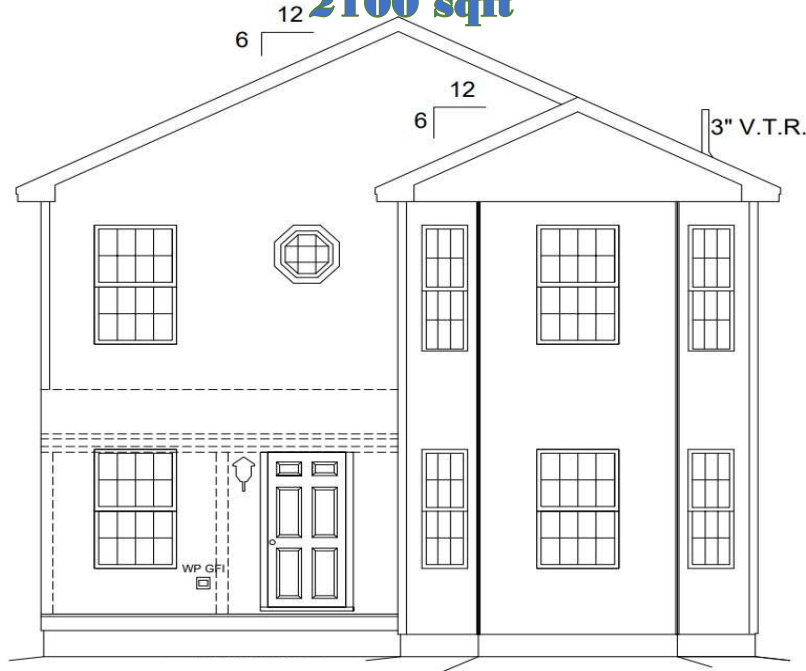

6 Acadia Way
Ellsworth, ME 04605
207-667-7870

218 Congress Street
Belfast, ME 04915
207-338-4663

84 Main Road
Holden, ME 04429
207-922-2224

SHANNON COLONIAL

1ST FLOOR

4 Beds / 3 Baths

(2) 28' x 40'

2100 sqft