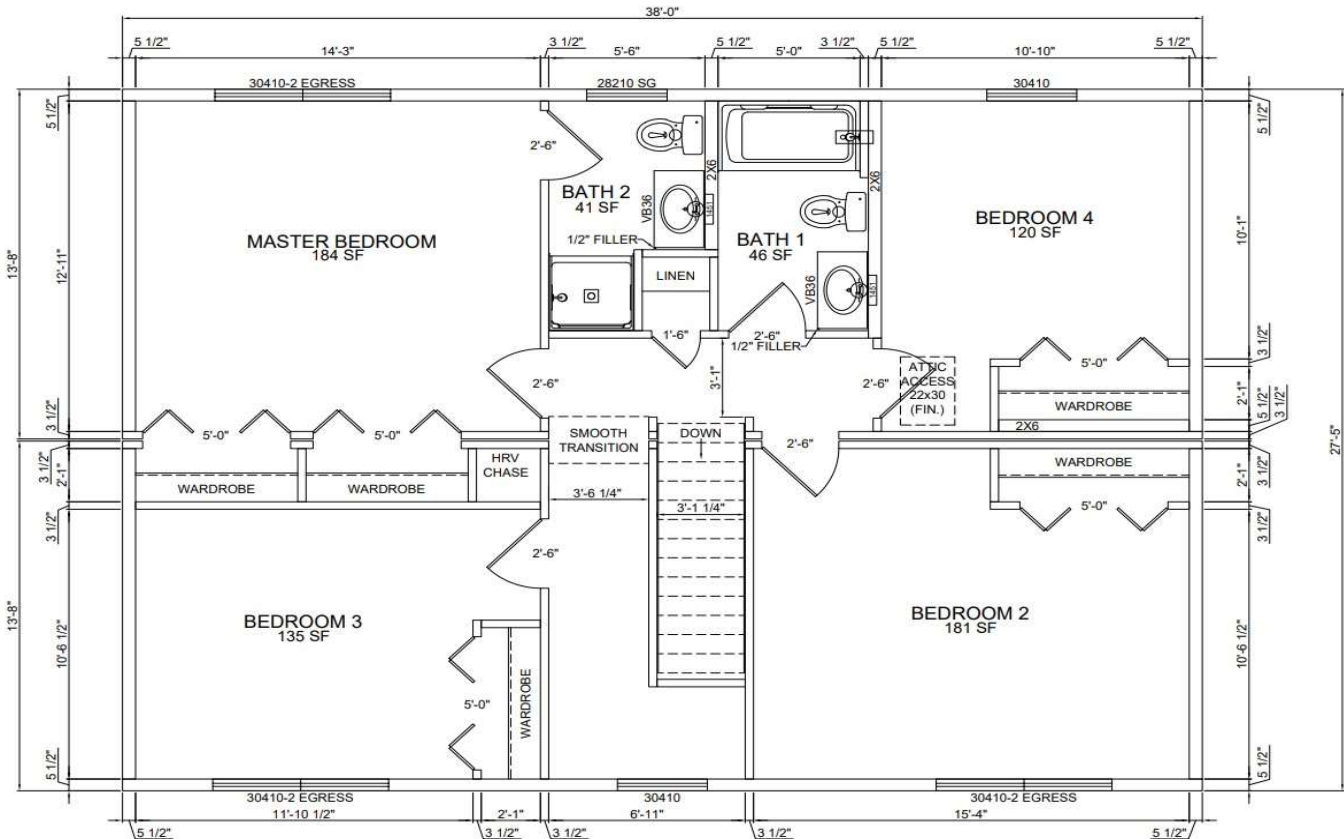

218 Congress Street
Belfast, ME 04915
207-338-4663

84 Main Road
Holden, ME 04429
207-922-2224

ALFRED COLONIAL 2ND FLOOR

4 Beds / 3 Baths
(2) 28' x 38'
2100 sqft

RIGHT ELEVATION

REAR ELEVATION

LEFT ELEVATION