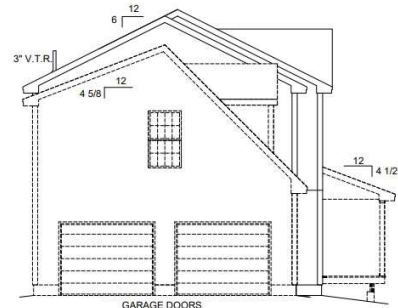

3 Beds / 3 Bath
(2) 28' x 46'
2400 sqft

FRONT ELEVATION

6 Acadia Way
Ellsworth, ME 04605
207-667-7870

218 Congress Street
Belfast, ME 04915
207-338-4663

84 Main Road
Holden, ME 04429
207-922-2224

HEMINGWAY COLONIAL 2ND FLOOR

3 Beds / 3 Bath
(2) 28' x 46'
2400 sqft

REAR ELEVATION

EFT ELEVATION

RIGHT ELEVATION

6 Acadia Way
Ellsworth, ME 04605
207-667-7870

218 Congress Street
Belfast, ME 04915
207-338-4663

84 Main Road
Holden, ME 04429
207-922-2224