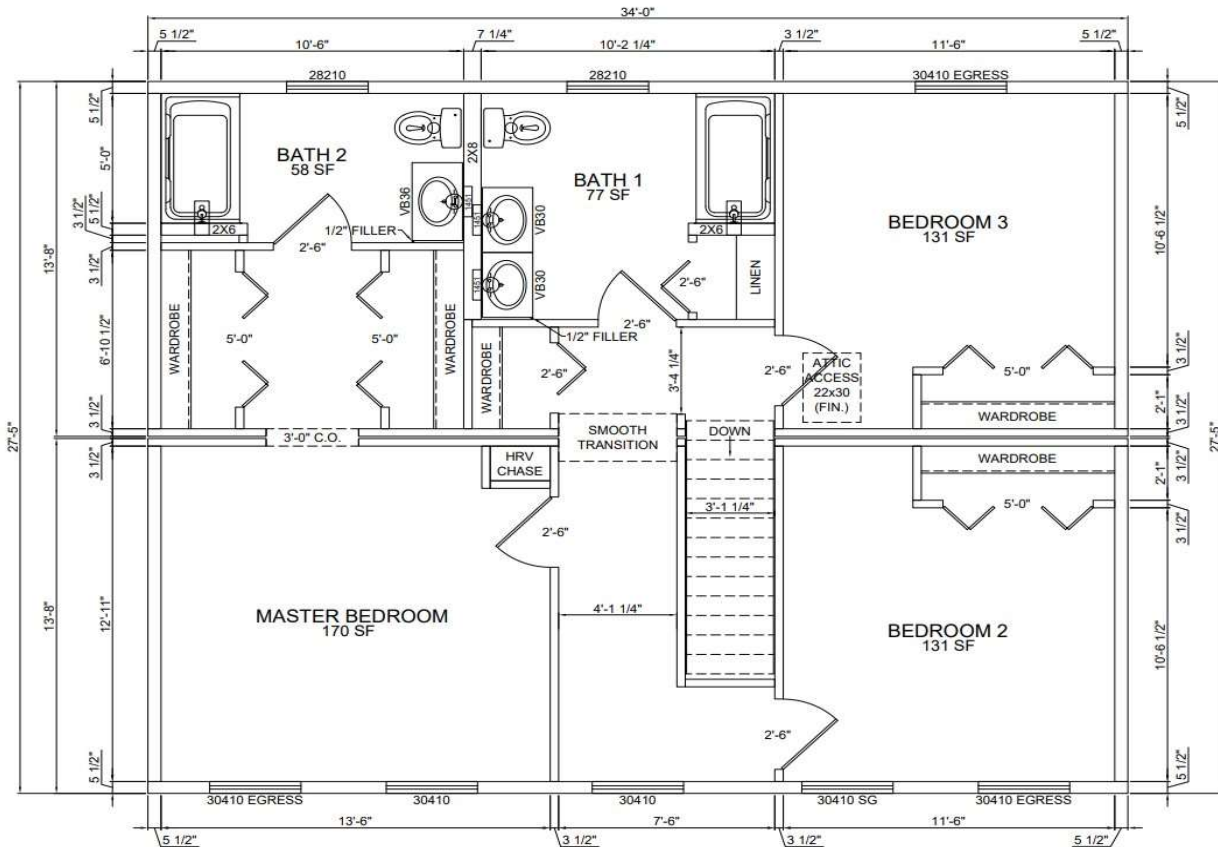

84 Main Road
Holden, ME 04429
207-922-2224

DEXTER COLONIAL

2ND FLOOR

3 Beds / 3 Baths
(2) 28' x 34'
1900 sqft

REAR ELEVATION

RIGHT ELEVATION

LEFT ELEVATION

6 Acadia Way
 Ellsworth, ME 04605
 207-667-7870