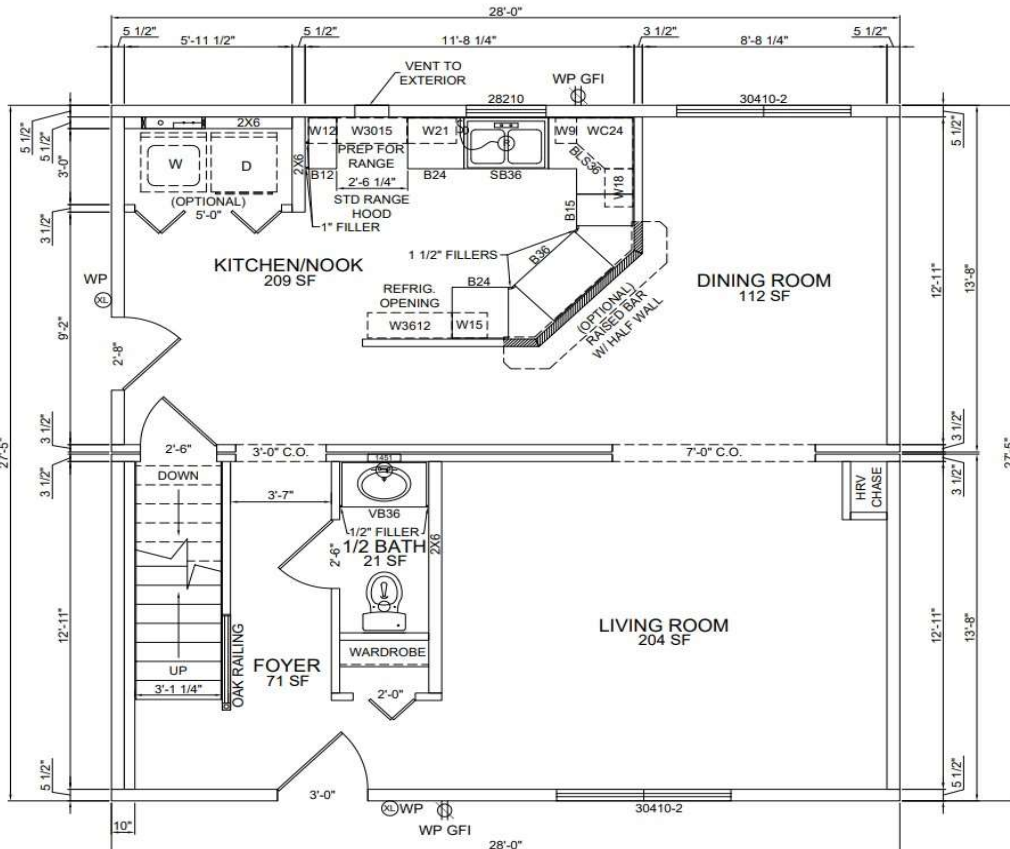

WESTON COLONIAL 1ST FLOOR

3 Beds / 2 Bath

(2) 28' x 28'

1550 sqft

6 Acadia Way
Ellsworth, ME 04605
207-667-7870

218 Congress Street
Belfast, ME 04915
207-338-4663

84 Main Road
Holden, ME 04429
207-922-2224