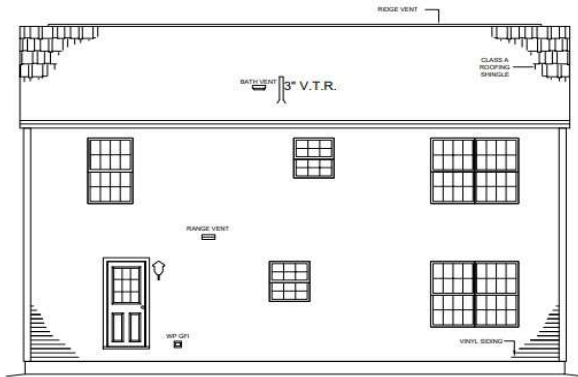

218 Congress Street
Belfast, ME 04915
207-338-4663

84 Main Road
Holden, ME 04429
207-922-2224

ALFRED COLONIAL 2ND FLOOR

4 Beds / 3 Baths
(2) 28' x 38'
2100 sqft

RIGHT ELEVATION

REAR ELEVATION

LEFT ELEVATION