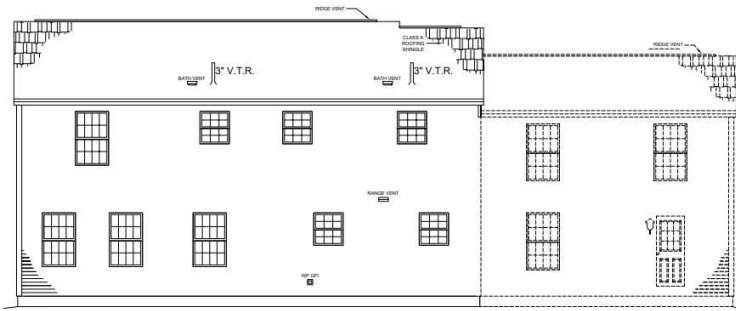

3 Beds / 3 Bath
(2) 28' x 46'
2400 sqft

FRONT ELEVATION

6 Acadia Way
Ellsworth, ME 04605
207-667-7870

218 Congress Street
Belfast, ME 04915
207-338-4663

84 Main Road
Holden, ME 04429
207-922-2224

HEMINGWAY COLONIAL 2ND FLOOR

3 Beds / 3 Bath
(2) 28' x 46'
2400 sqft

REAR ELEVATION

EFT ELEVATION

RIGHT ELEVATION

6 Acadia Way
Ellsworth, ME 04605
207-667-7870

218 Congress Street
Belfast, ME 04915
207-338-4663

84 Main Road
Holden, ME 04429
207-922-2224