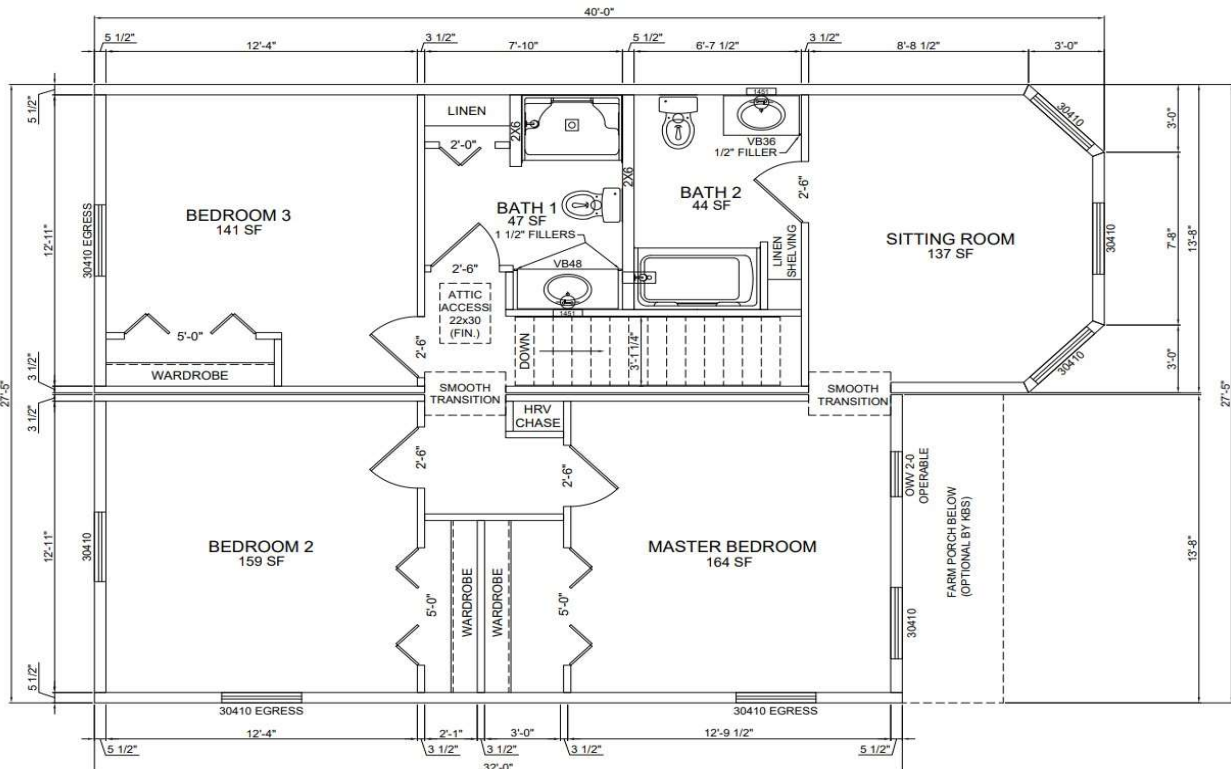

6 Acadia Way
Ellsworth, ME 04605
207-667-7870

218 Congress Street
Belfast, ME 04915
207-338-4663

84 Main Road
Holden, ME 04429
207-922-2224