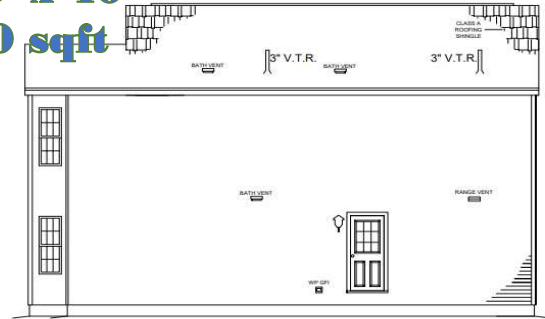

6 Acadia Way
 Ellsworth, ME 04605
 207-667-7870

218 Congress Street
 Belfast, ME 04915
 207-338-4663

84 Main Road
 Holden, ME 04429
 207-922-2224

SHANNON COLONIAL

2ND FLOOR

4 Beds / 3 Baths
(2) 28' x 40'
2100 sqft

REAR ELEVATION

RIGHT ELEVATION

LEFT ELEVATION

6 Acadia Way
 Ellsworth, ME 04605
 207-667-7870

218 Congress Street
 Belfast, ME 04915
 207-338-4663

84 Main Road
 Holden, ME 04429
 207-922-2224

HEMINGWAY COLONIAL 1ST FLOOR