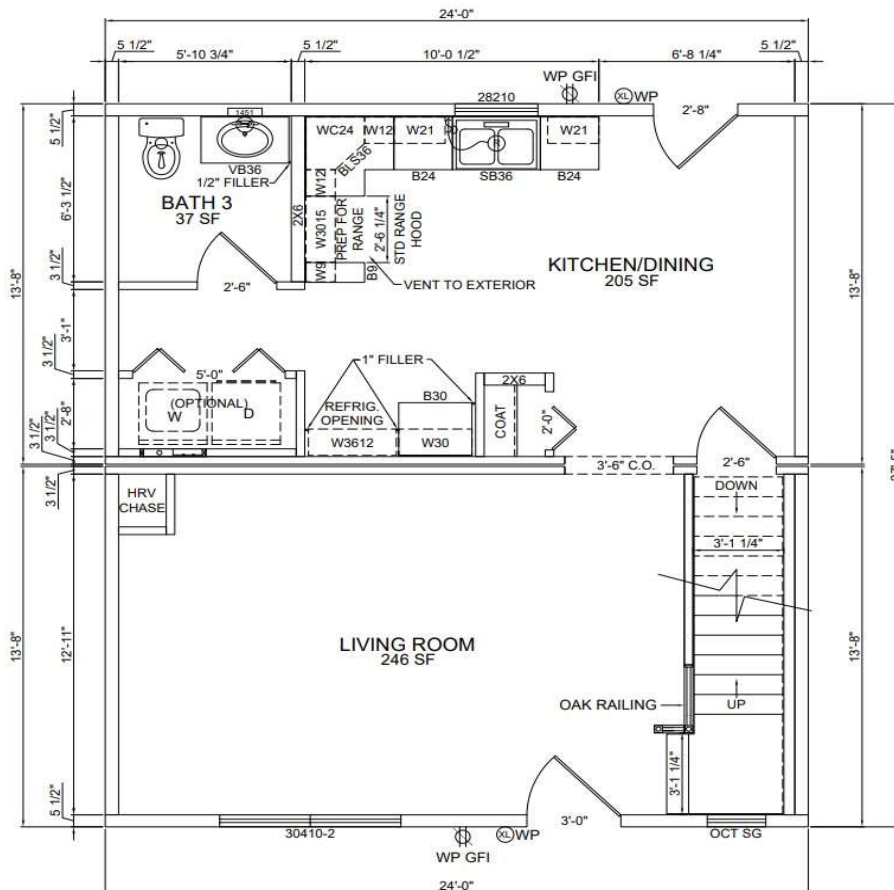

REVERE COLONIAL 1ST FLOOR

3 Beds / 2 Baths

(2) 28' x 24'

1350 sqft

6 Acadia Way
Ellsworth, ME 04605
207-667-7870

218 Congress Street
Belfast, ME 04915
207-338-4663

84 Main Road
Holden, ME 04429
207-922-2224