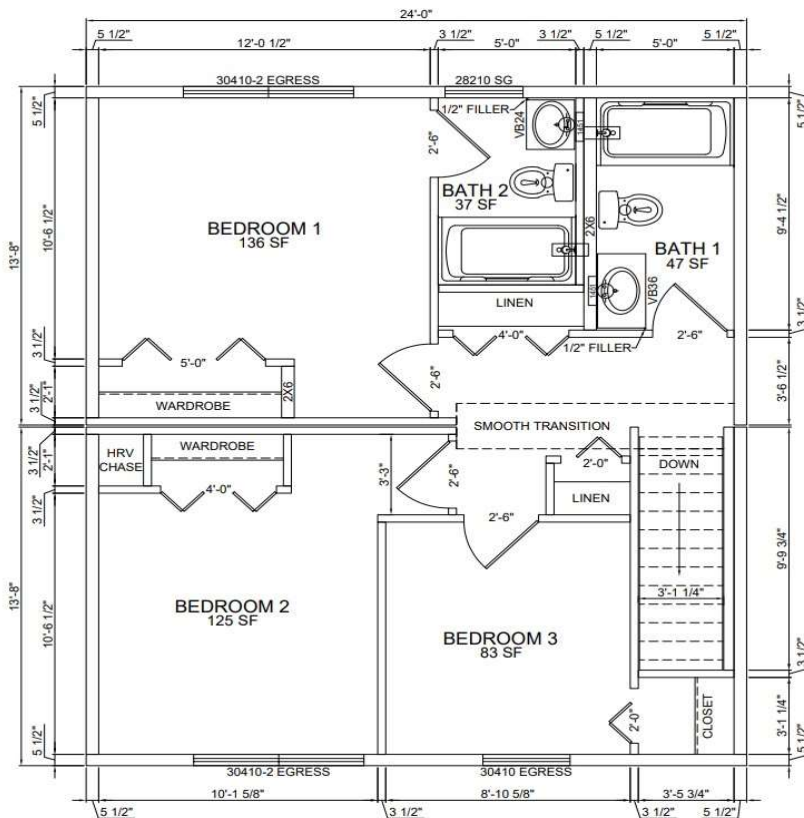

84 Main Road
Holden, ME 04429
207-922-2224

REVERE COLONIAL 2ND FLOOR

3 Beds / 2 Bath
(2) 28' x 24'
1350 sqft

REAR ELEVATION

RIGHT ELEVATION

LEFT ELEVATION

6 Acadia Way
Ellsworth, ME 04605
207-667-7870

218 Congress Street
Belfast, ME 04915
207-338-4663

WESTON COLONIAL

2ND FLOOR

3 Beds / 2 Bath
(2) 28' x 28'
1550 sqft

REAR ELEVATION

RIGHT ELEVATION

LEFT ELEVATION

6 Acadia Way
 Ellsworth, ME 04605
 207-667-7870

218 Congress Street
 Belfast, ME 04915
 207-338-4663