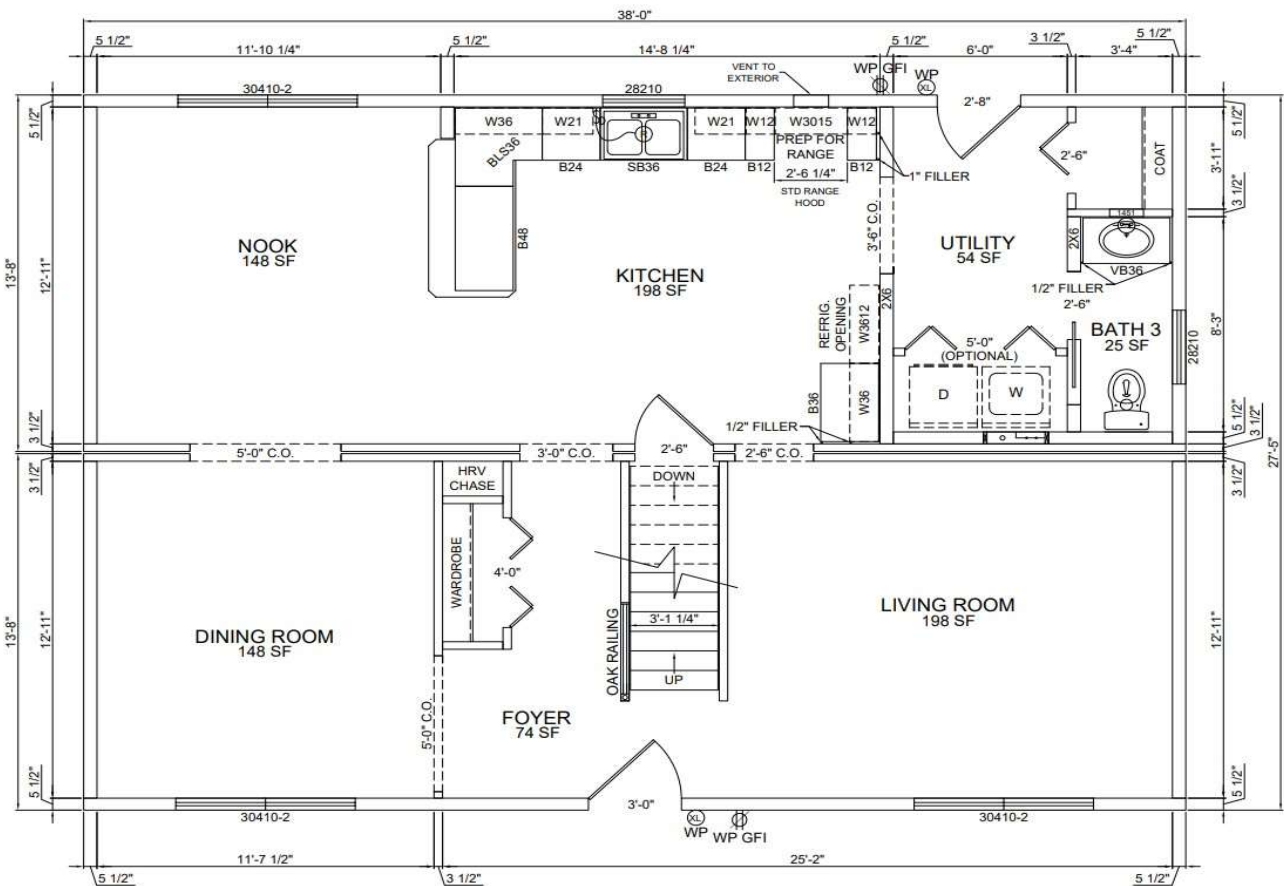

ALFRED COLONIAL 1ST FLOOR

4 Beds / 3 Baths
(2) 28' x 38'
2100 sqft

6 Acadia Way
Ellsworth, ME 04605
207-667-7870

218 Congress Street
Belfast, ME 04915
207-338-4663

84 Main Road
Holden, ME 04429
207-922-2224