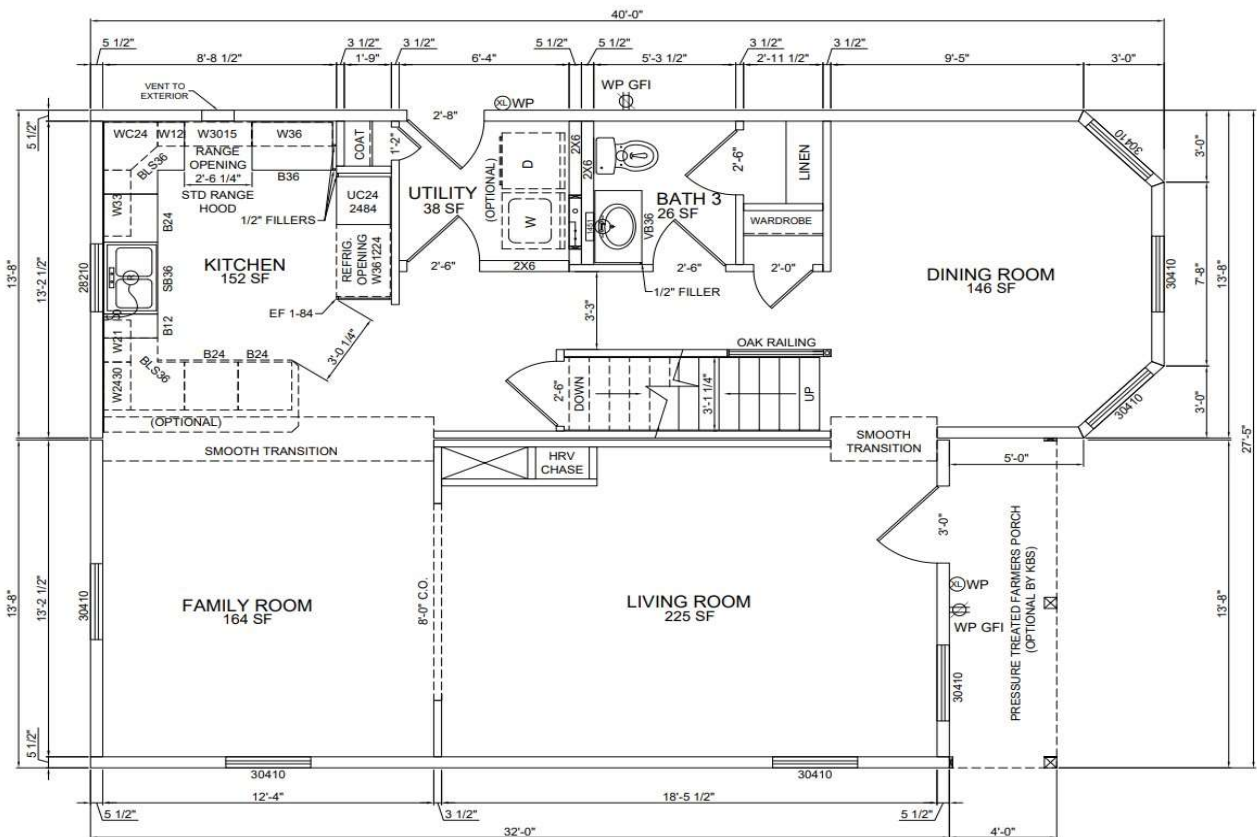

6 Acadia Way
Ellsworth, ME 04605
207-667-7870

218 Congress Street
Belfast, ME 04915
207-338-4663

84 Main Road
Holden, ME 04429
207-922-2224

SHANNON COLONIAL

1ST FLOOR

4 Beds / 3 Baths

(2) 28' x 40'

2100 sqft