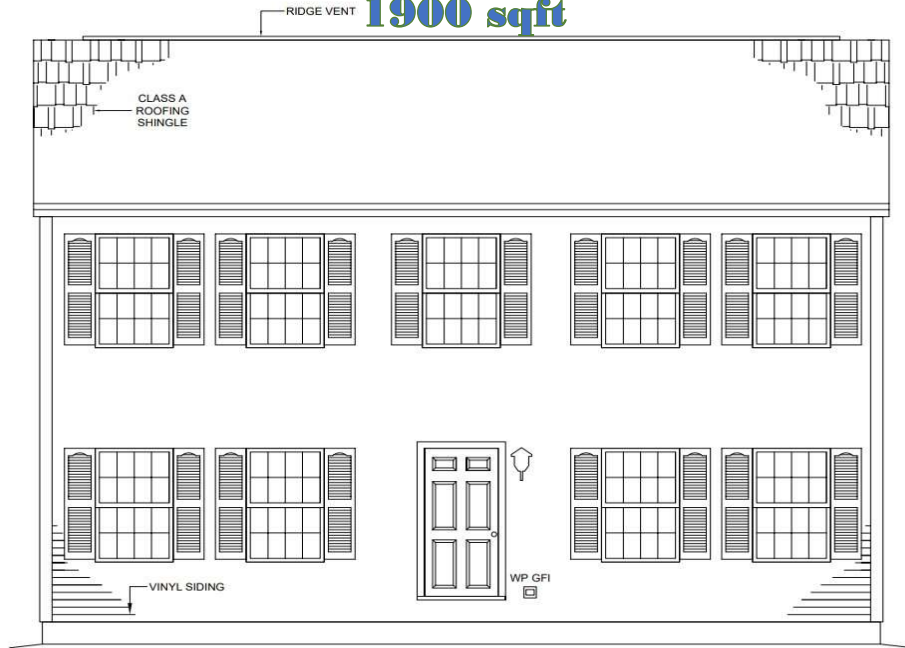

DEXTER COLONIAL 1ST FLOOR

3 Beds / 3 Baths

(2) 28' x 34'

1900 sqft

6 Acadia Way
Ellsworth, ME 04605
207-667-7870

218 Congress Street
Belfast, ME 04915
207-338-4663

84 Main Road
Holden, ME 04429
207-922-2224