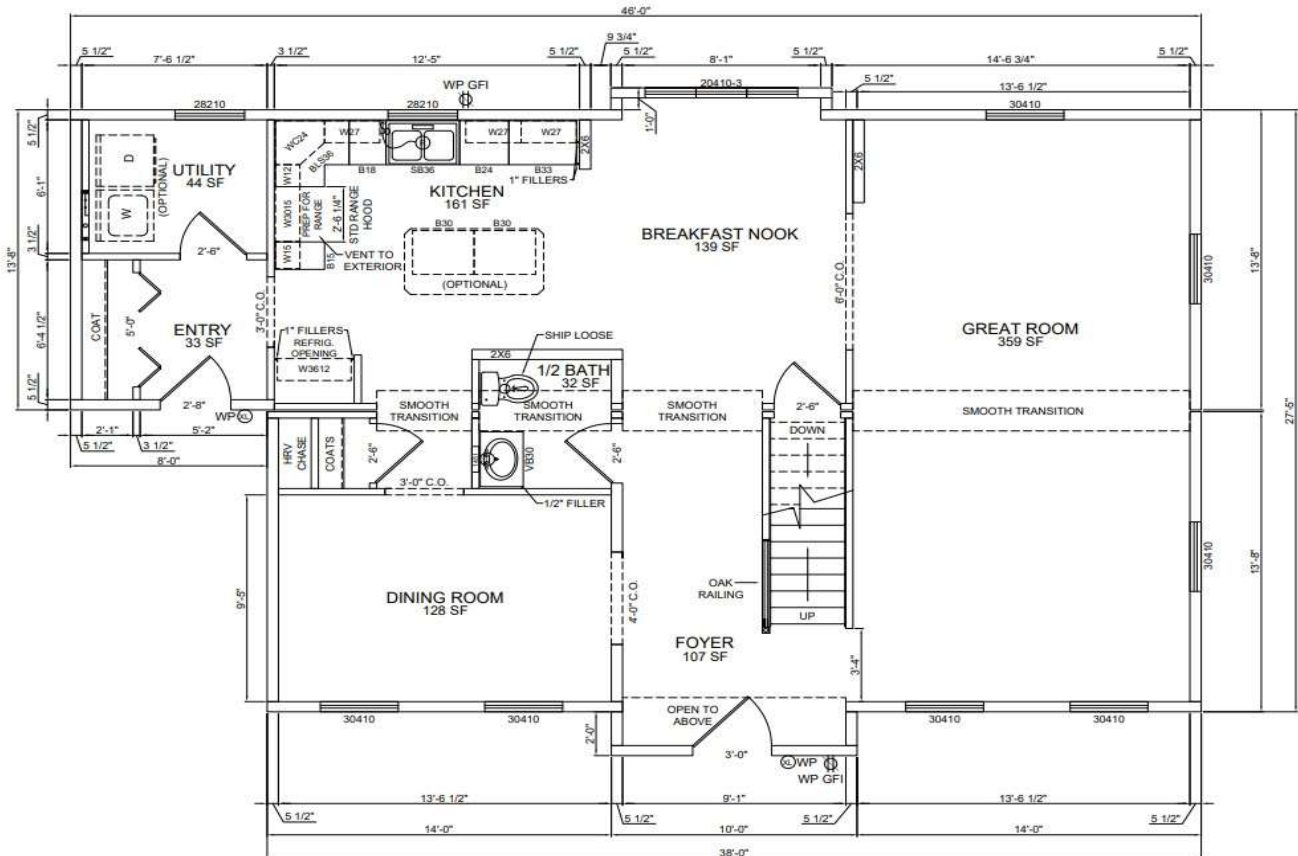

3 Beds / 3 Bath
(2) 28' x 46'
2400 sqft

FRONT ELEVATION

6 Acadia Way
Ellsworth, ME 04605
207-667-7870

218 Congress Street
Belfast, ME 04915
207-338-4663

84 Main Road
Holden, ME 04429
207-922-2224

HEMINGWAY COLONIAL 2ND FLOOR