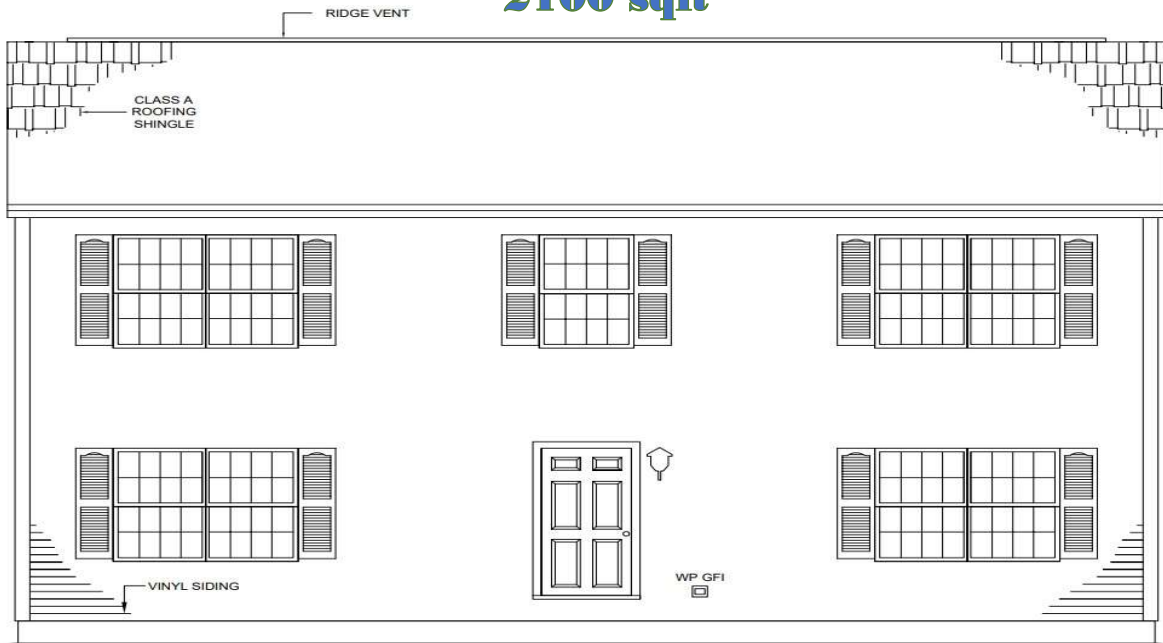

ALFRED COLONIAL 1ST FLOOR

4 Beds / 3 Baths
(2) 28' x 38'
2100 sqft

6 Acadia Way
Ellsworth, ME 04605
207-667-7870

218 Congress Street
Belfast, ME 04915
207-338-4663

84 Main Road
Holden, ME 04429
207-922-2224