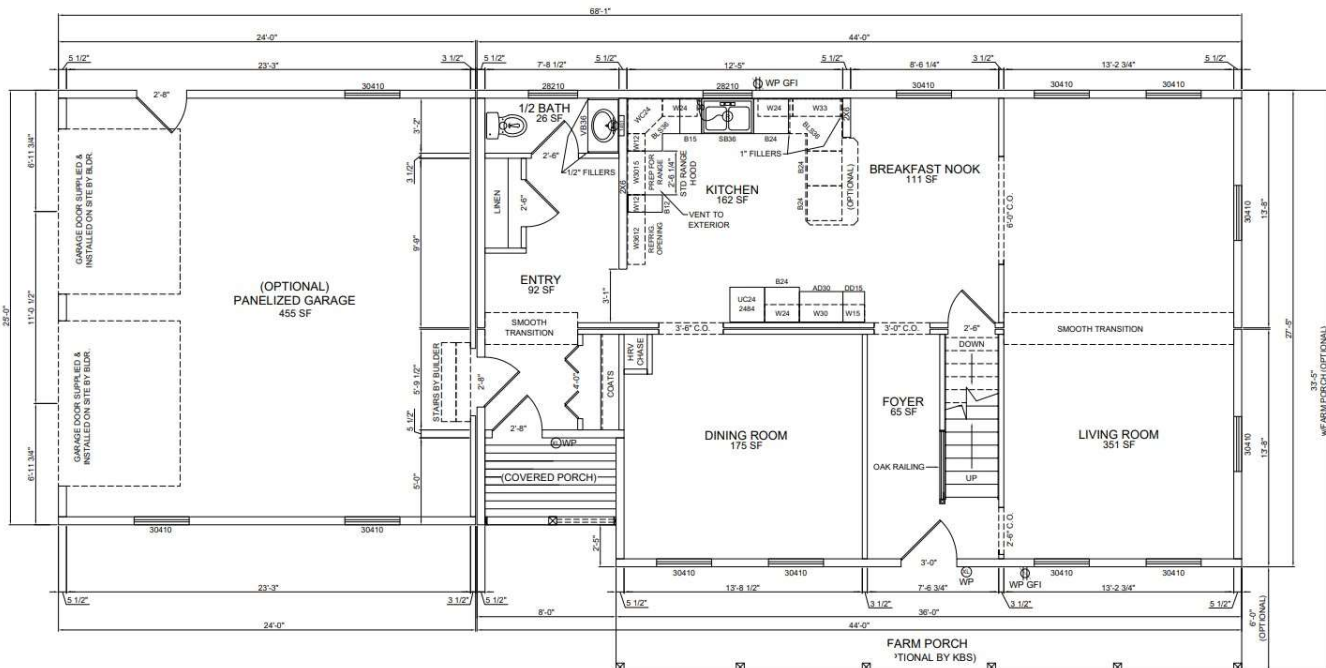

3 Beds / 3 Bath
(2) 28' x 46'
2400 sqft

FRONT ELEVATION

6 Acadia Way
Ellsworth, ME 04605
207-667-7870

218 Congress Street
Belfast, ME 04915
207-338-4663

84 Main Road
Holden, ME 04429
207-922-2224

HEMINGWAY COLONIAL 2ND FLOOR