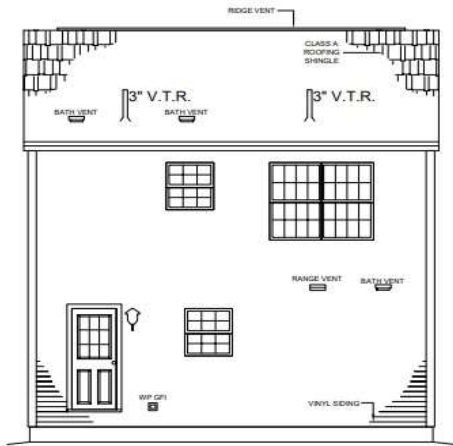

84 Main Road
Holden, ME 04429
207-922-2224

REVERE COLONIAL 2ND FLOOR

3 Beds / 2 Bath
(2) 28' x 24'
1350 sqft

REAR ELEVATION

RIGHT ELEVATION

LEFT ELEVATION

6 Acadia Way
Ellsworth, ME 04605
207-667-7870

218 Congress Street
Belfast, ME 04915
207-338-4663