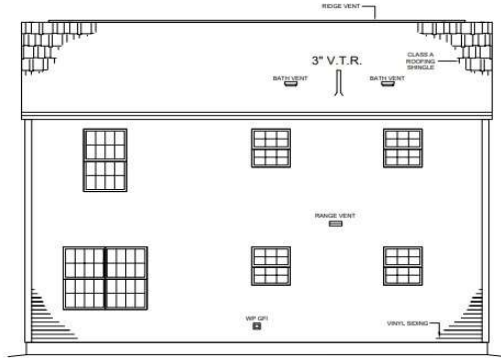

84 Main Road
Holden, ME 04429
207-922-2224

DEXTER COLONIAL

2ND FLOOR

3 Beds / 3 Baths
(2) 28' x 34'
1900 sqft

REAR ELEVATION

RIGHT ELEVATION

LEFT ELEVATION

6 Acadia Way
 Ellsworth, ME 04605
 207-667-7870