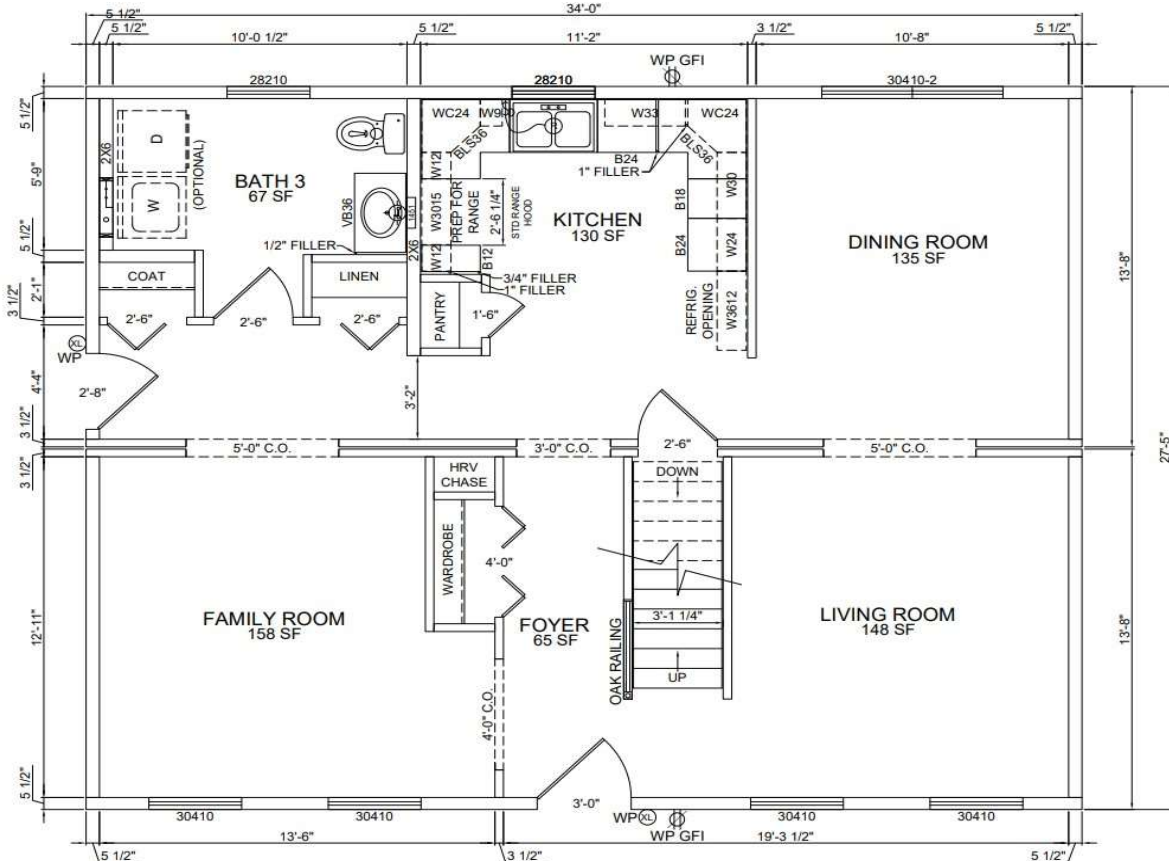

DEXTER COLONIAL 1ST FLOOR

3 Beds / 3 Baths

(2) 28' x 34'

1900 sqft

6 Acadia Way
Ellsworth, ME 04605
207-667-7870

218 Congress Street
Belfast, ME 04915
207-338-4663

84 Main Road
Holden, ME 04429
207-922-2224