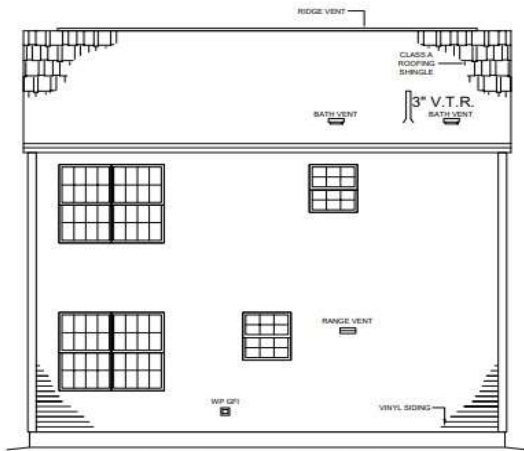

WESTON COLONIAL

2ND FLOOR

3 Beds / 2 Bath
(2) 28' x 28'
1550 sqft

REAR ELEVATION

RIGHT ELEVATION

LEFT ELEVATION

6 Acadia Way
 Ellsworth, ME 04605
 207-667-7870

218 Congress Street
 Belfast, ME 04915
 207-338-4663