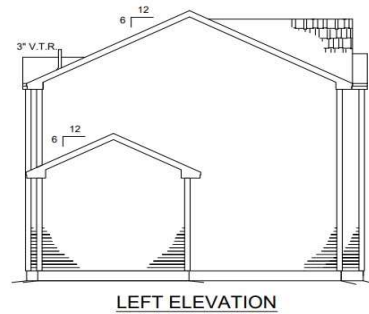

HEMINGWAY COLONIAL 2ND FLOOR

3 Beds / 3 Bath
(2) 28' x 46'
2400 sqft

6 Acadia Way
Ellsworth, ME 04605
207-667-7870

218 Congress Street
Belfast, ME 04915
207-338-4663

84 Main Road
Holden, ME 04429
207-922-2224