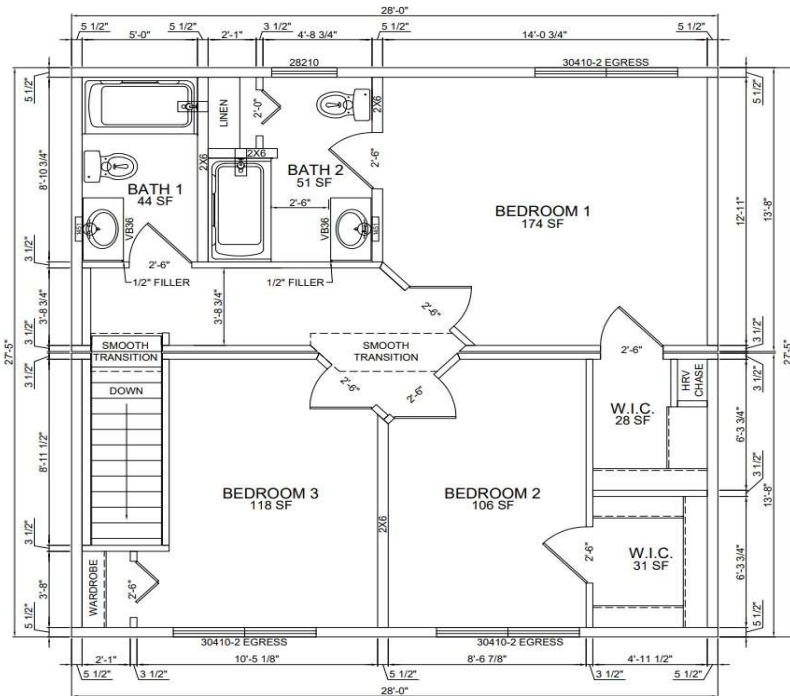

WESTON COLONIAL

2ND FLOOR

3 Beds / 2 Bath
(2) 28' x 28'
1550 sqft

REAR ELEVATION

RIGHT ELEVATION

LEFT ELEVATION

6 Acadia Way
 Ellsworth, ME 04605
 207-667-7870

218 Congress Street
 Belfast, ME 04915
 207-338-4663