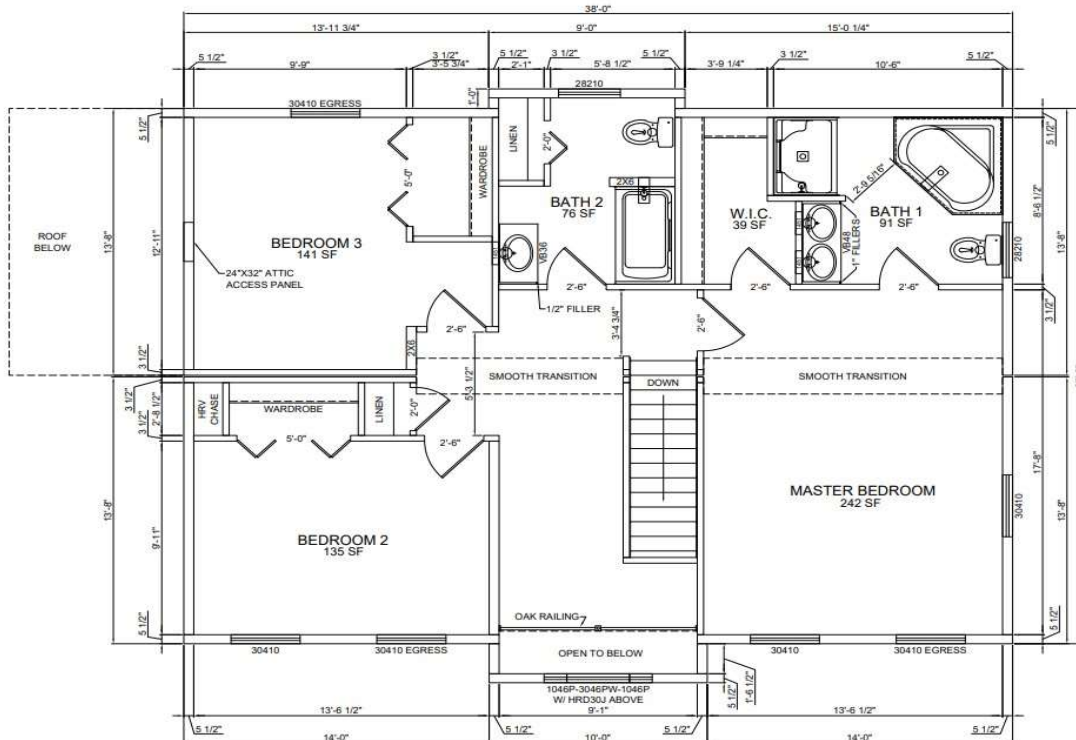

HEMINGWAY COLONIAL 2ND FLOOR

3 Beds / 3 Bath
(2) 28' x 46'
2400 sqft

6 Acadia Way
Ellsworth, ME 04605
207-667-7870

218 Congress Street
Belfast, ME 04915
207-338-4663

84 Main Road
Holden, ME 04429
207-922-2224