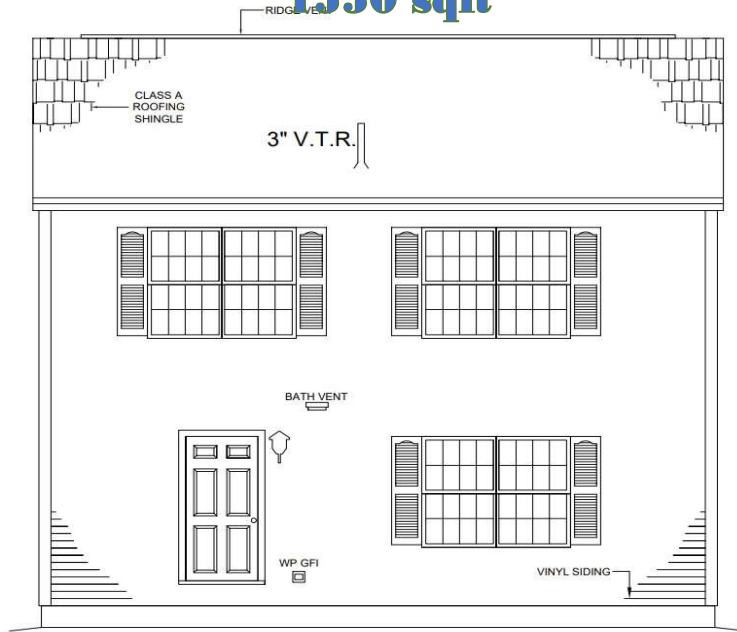

WESTON COLONIAL 1ST FLOOR

3 Beds / 2 Bath

(2) 28' x 28'

1550 sqft

6 Acadia Way
Ellsworth, ME 04605
207-667-7870

218 Congress Street
Belfast, ME 04915
207-338-4663

84 Main Road
Holden, ME 04429
207-922-2224