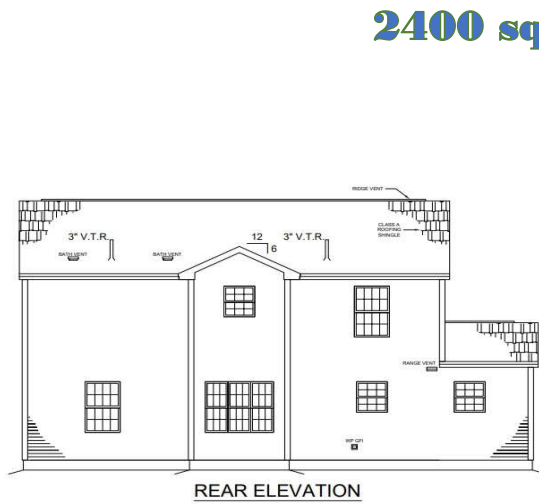

HEMINGWAY COLONIAL 2ND FLOOR

3 Beds / 3 Bath
(2) 28' x 46'
2400 sqft

6 Acadia Way
Ellsworth, ME 04605
207-667-7870

218 Congress Street
Belfast, ME 04915
207-338-4663

84 Main Road
Holden, ME 04429
207-922-2224