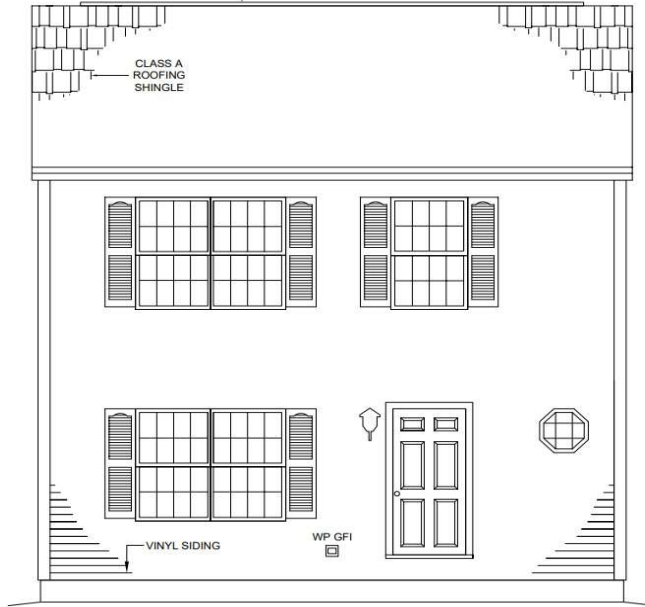

REVERE COLONIAL 1ST FLOOR

3 Beds / 2 Baths

(2) 28' x 24'

1350 sqft

6 Acadia Way
Ellsworth, ME 04605
207-667-7870

218 Congress Street
Belfast, ME 04915
207-338-4663

84 Main Road
Holden, ME 04429
207-922-2224